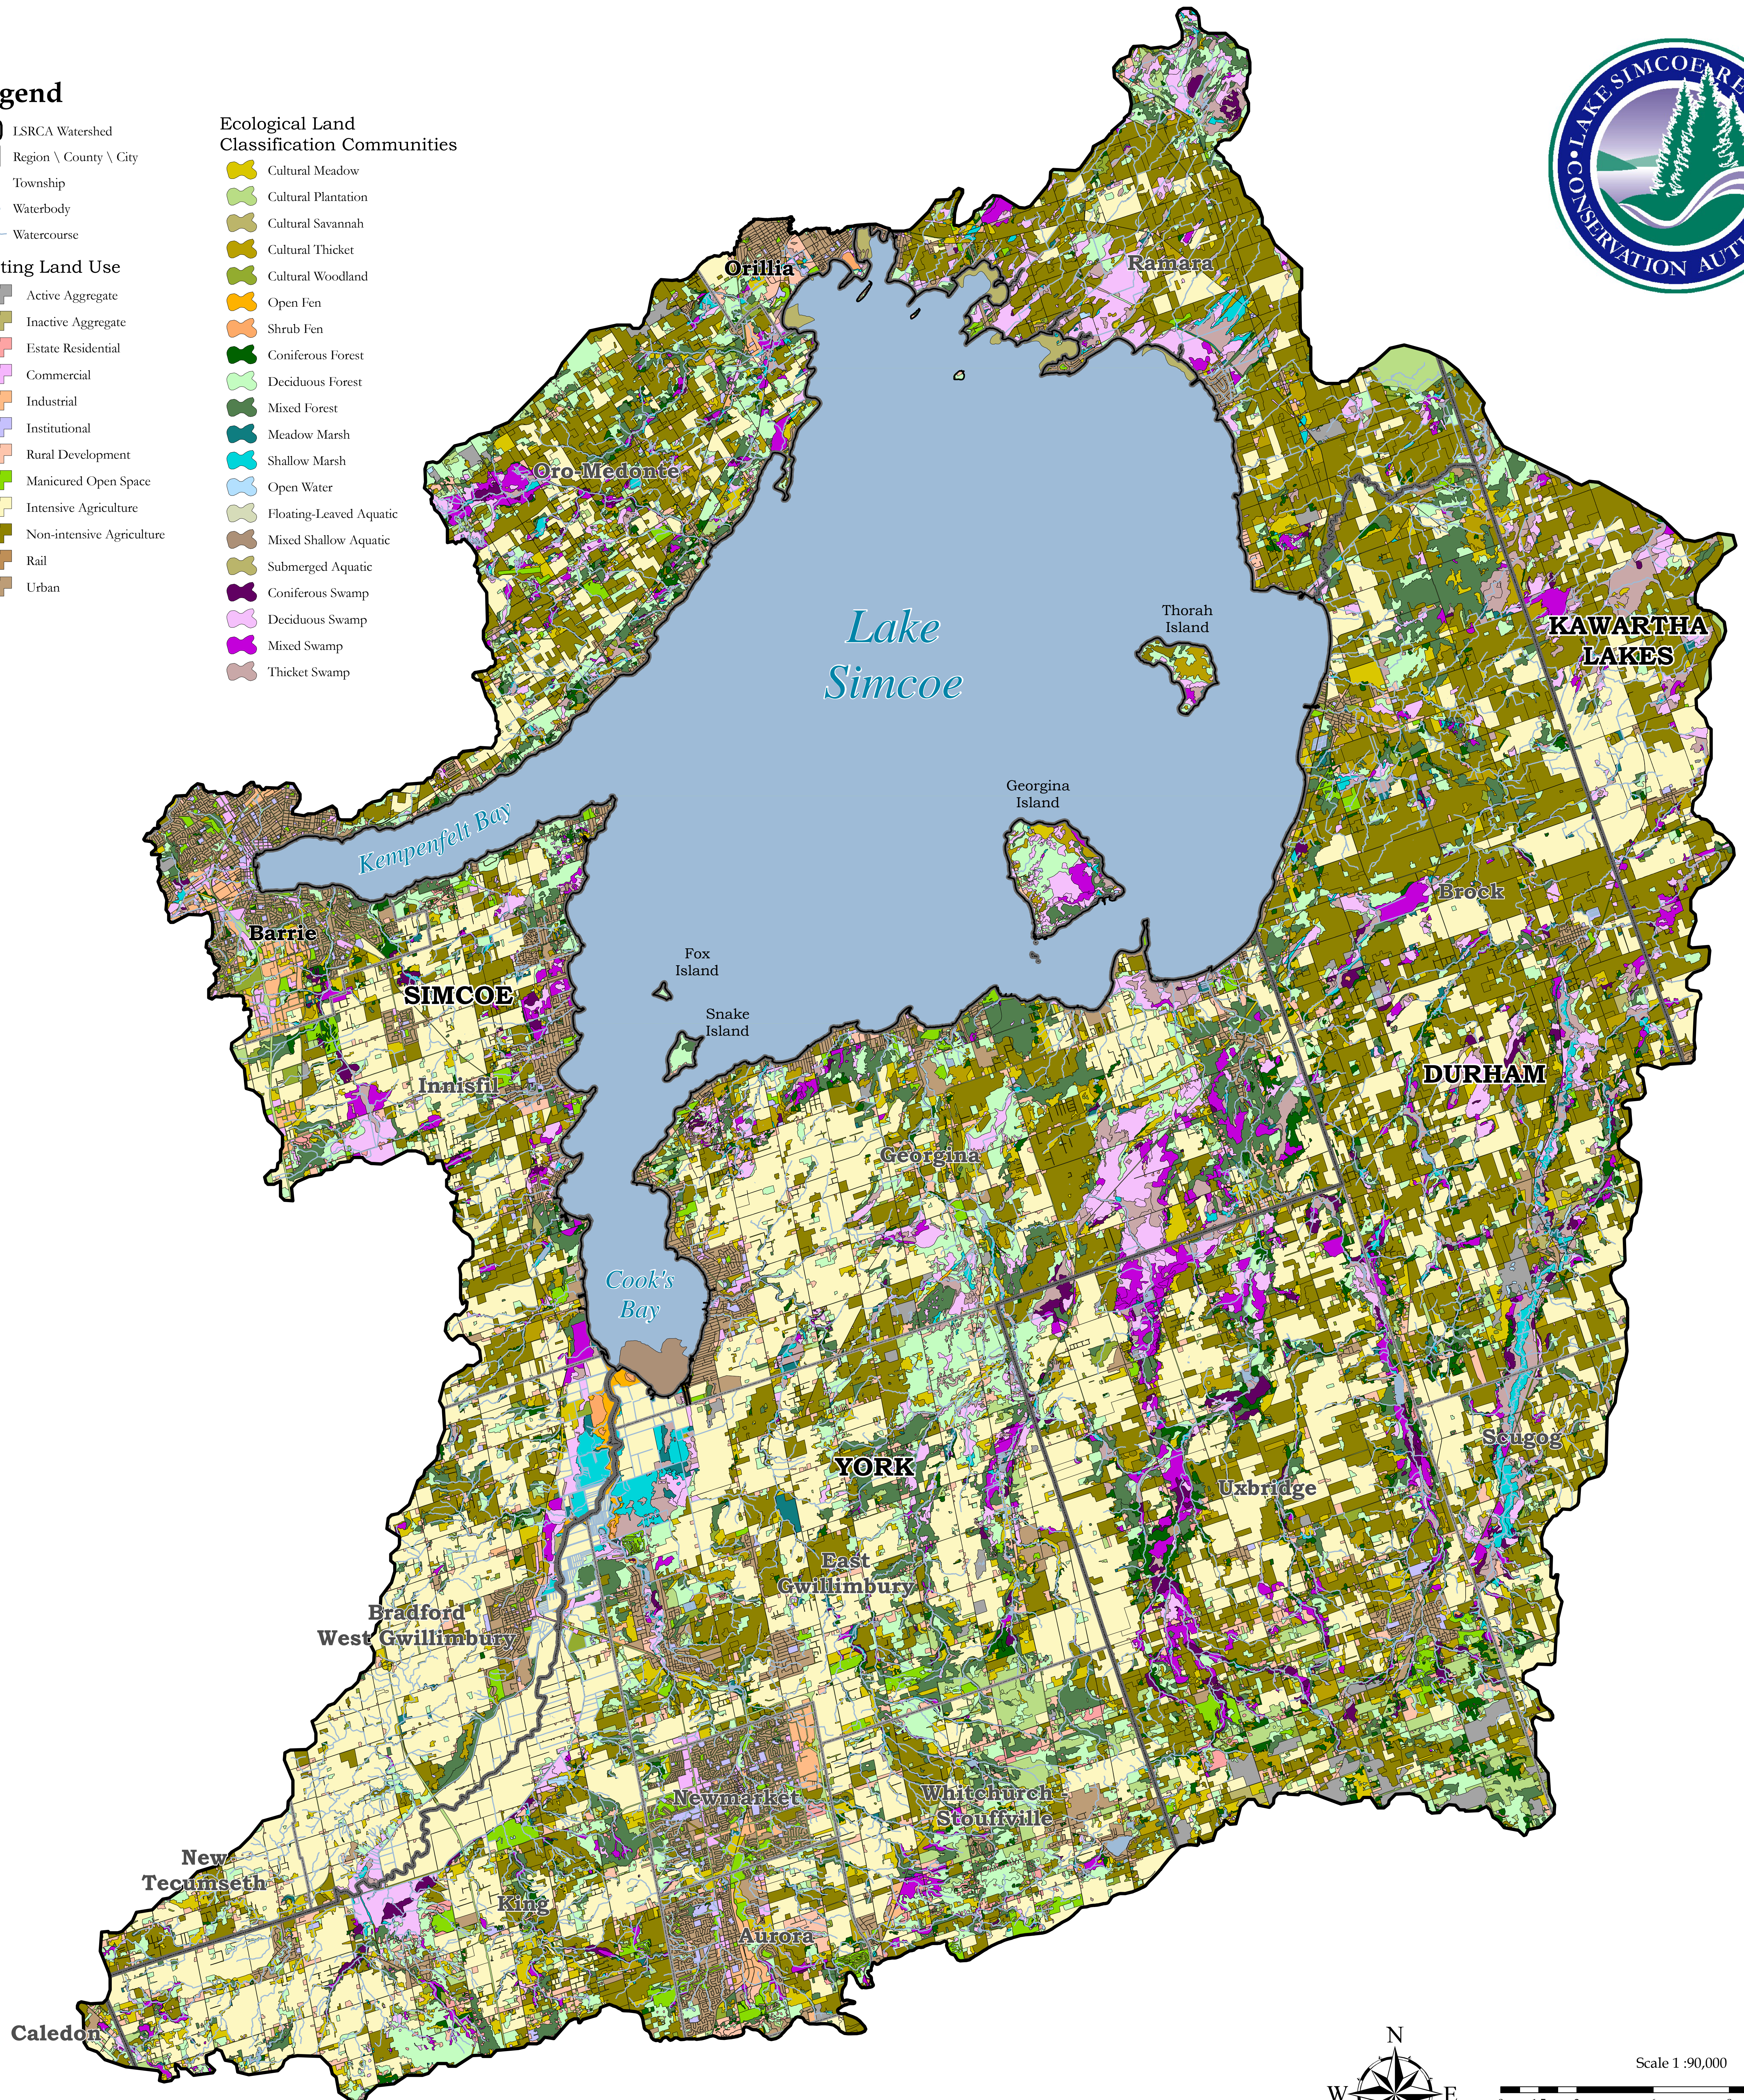

Lake Simcoe Region Conservation Authority

Ecological Land Classification and Existing Land Use

Legend

- LSRCA Watershed
- Region \ County \ City
- Township
- Waterbody
- Watercourse

Existing Land Use

- Active Aggregate
- Inactive Aggregate
- Estate Residential
- Commercial
- Industrial
- Institutional
- Rural Development
- Manicured Open Space
- Intensive Agriculture
- Non-intensive Agriculture
- Rail
- Urban

Ecological Land Classification Communities

- Cultural Meadow
- Cultural Plantation
- Cultural Savannah
- Cultural Thicket
- Cultural Woodland
- Open Fen
- Shrub Fen
- Coniferous Forest
- Deciduous Forest
- Mixed Forest
- Meadow Marsh
- Shallow Marsh
- Open Water
- Floating-Leaved Aquatic
- Mixed Shallow Aquatic
- Submerged Aquatic
- Coniferous Swamp
- Deciduous Swamp
- Mixed Swamp
- Thicket Swamp