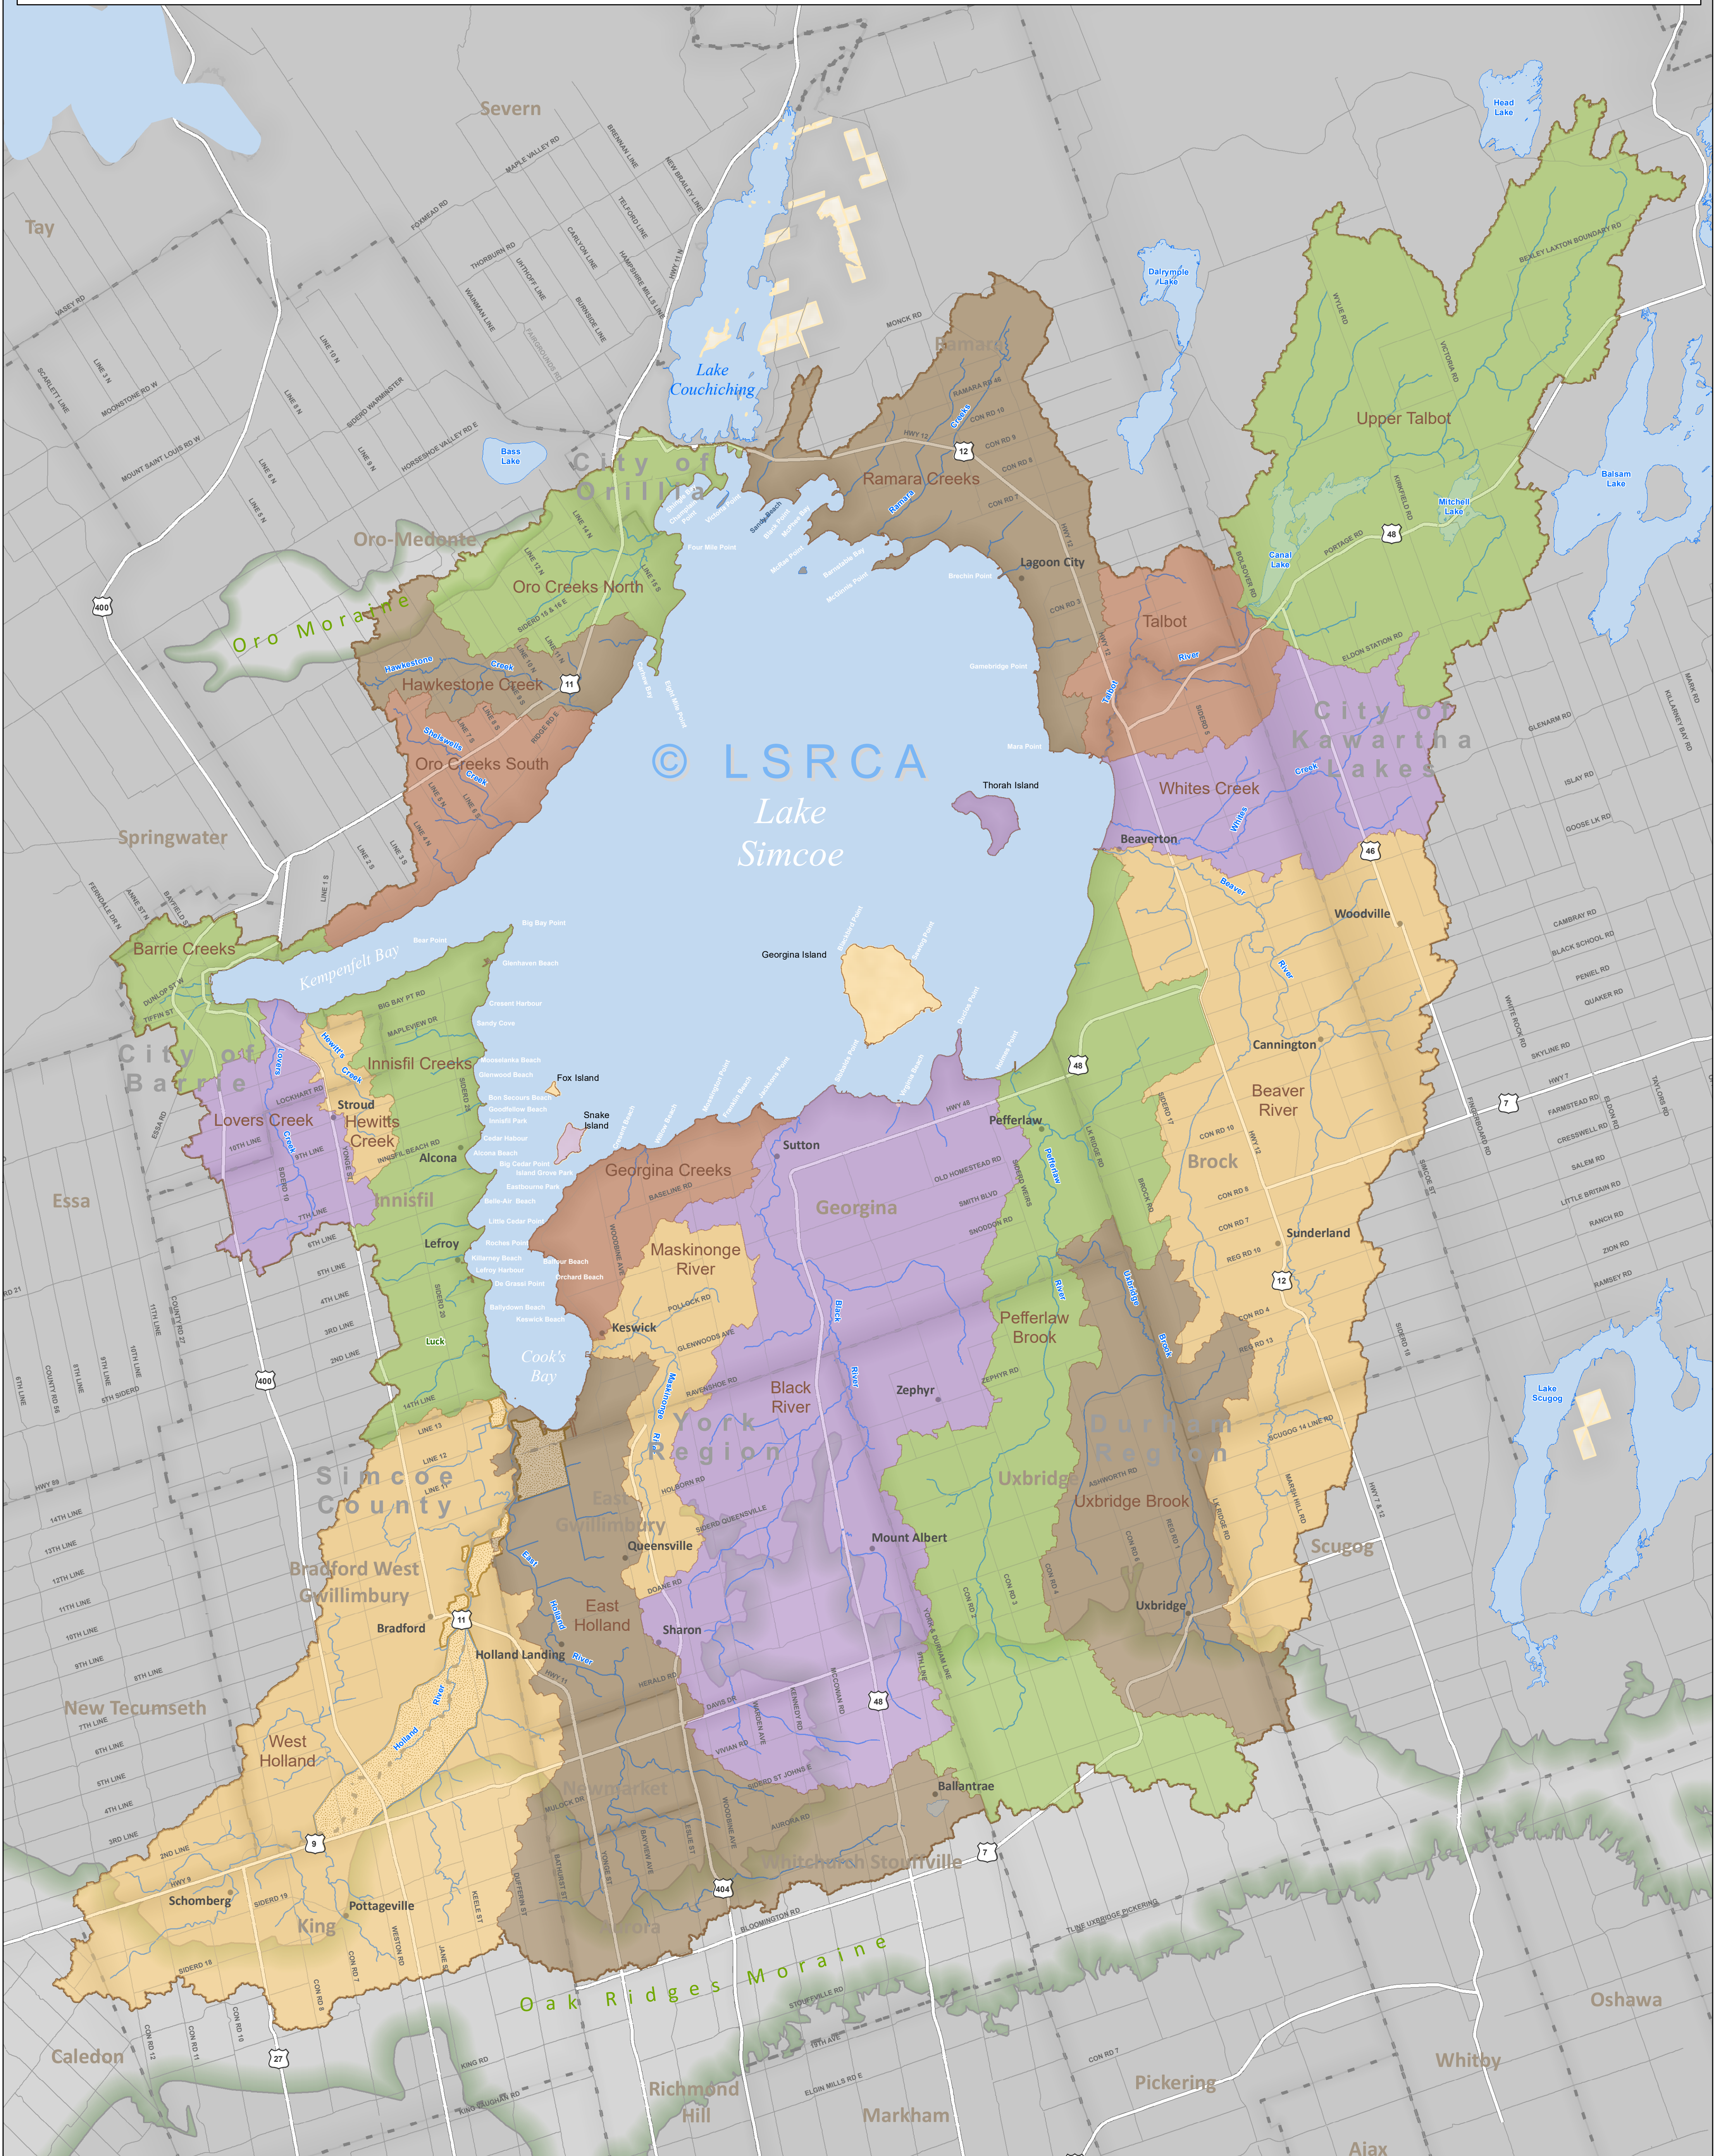

Lake Simcoe Watershed

© LSRCA
Lake Simcoe

Legend

- Settlement
- Road
- Major Highway
- Watercourse
- --- Lower Tier Municipality
- Lake Simcoe Watershed
- Moraine
- Waterbody
- Holand Marsh
- First Nations

Lake Simcoe Region
conservation authority

0 2.5 5 10 15 20 Kilometres