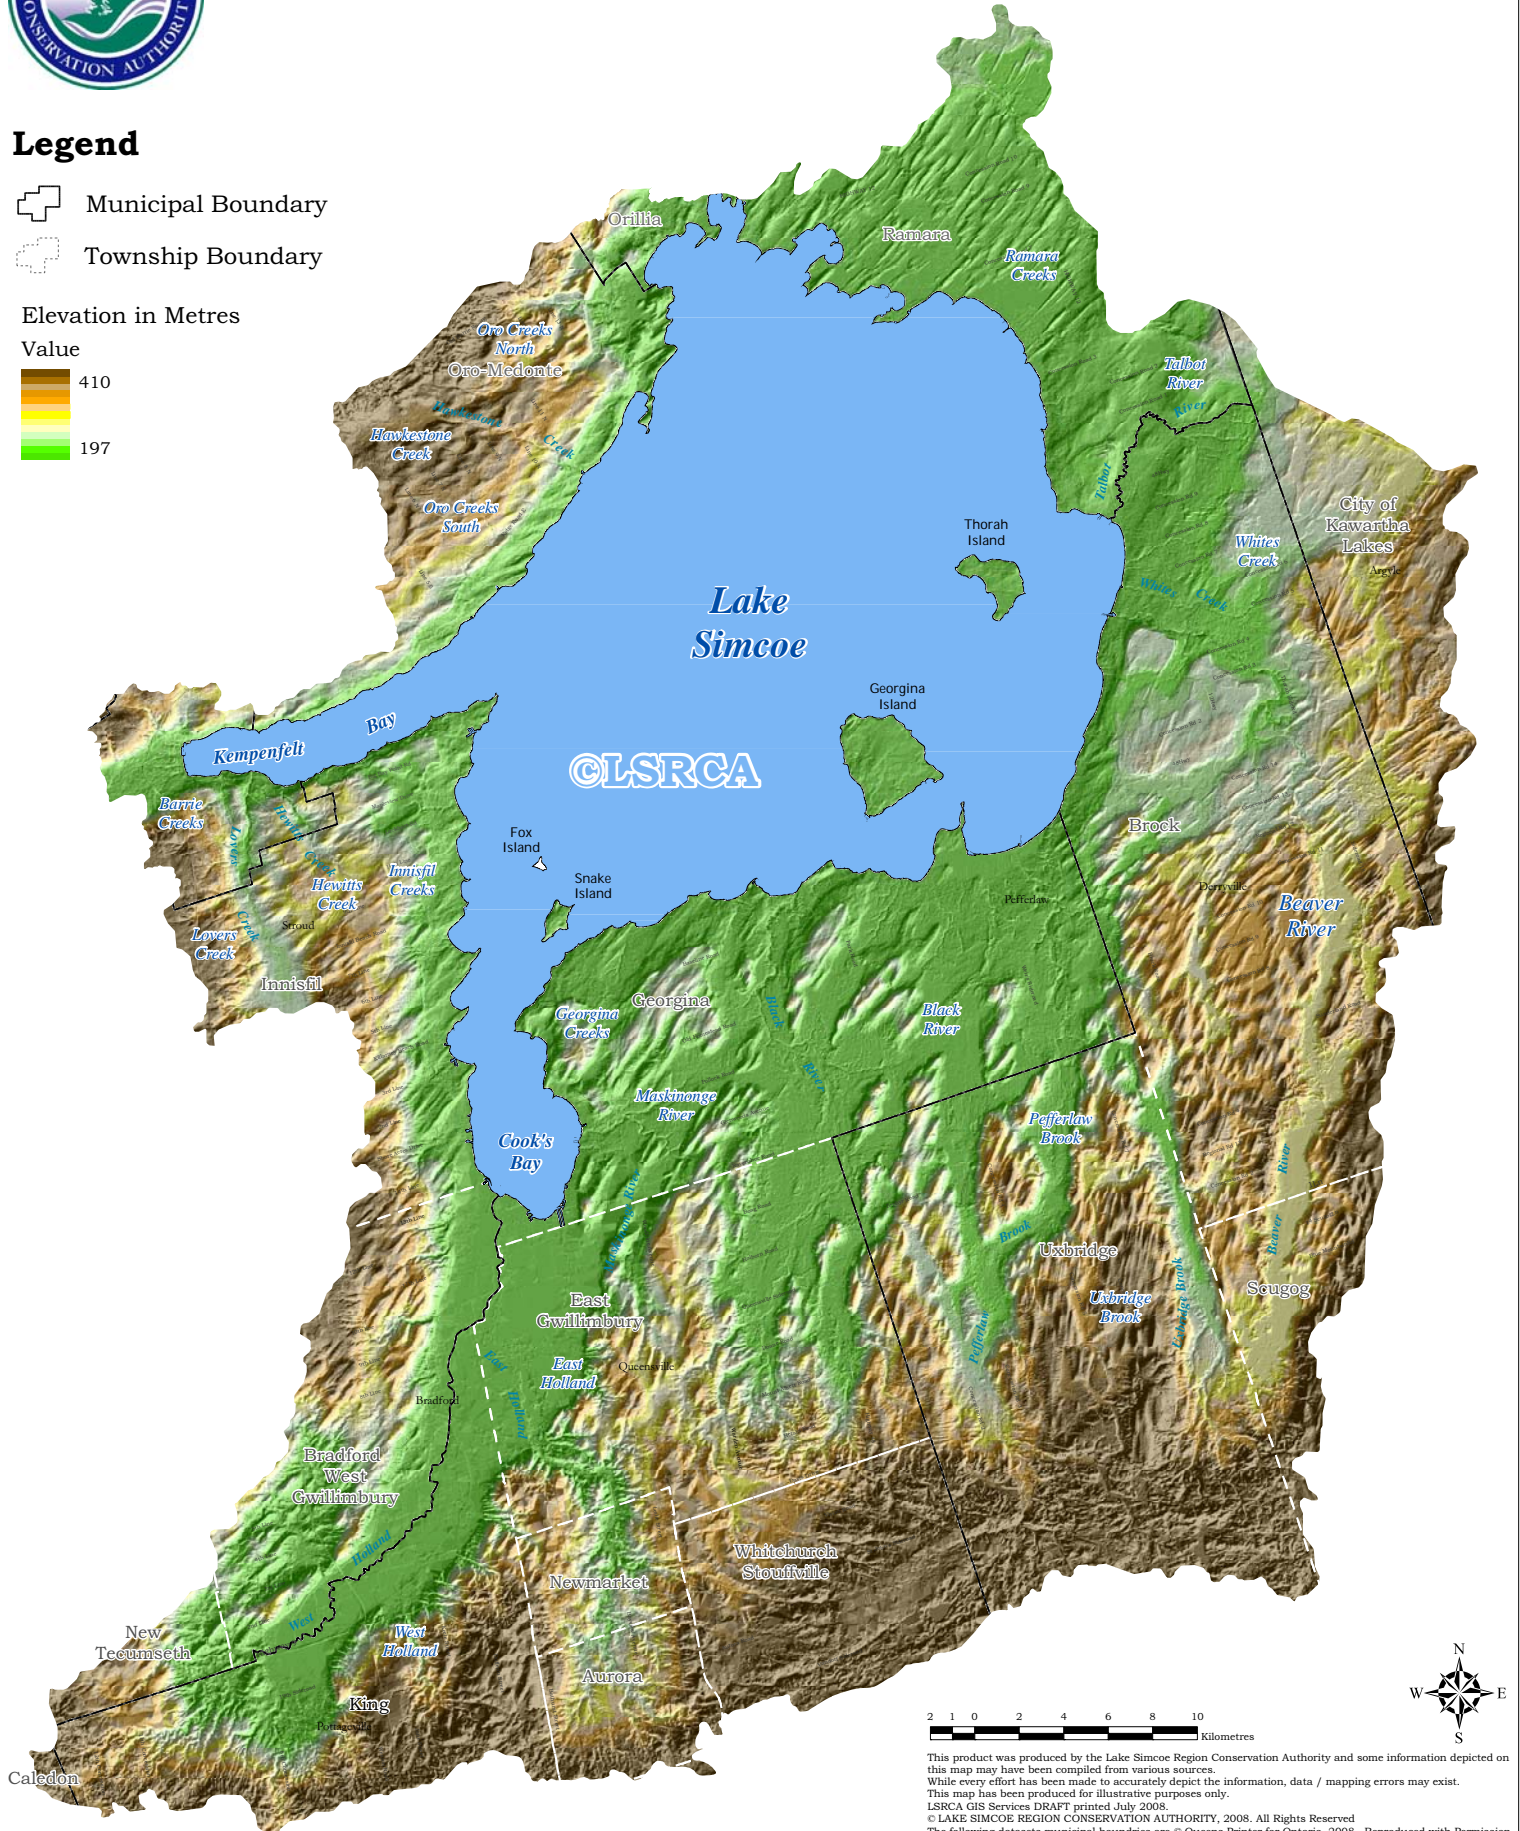

Lake Simcoe Region Conservation Authority

Legend

- Municipal Boundary
- Township Boundary

Elevation in Metres