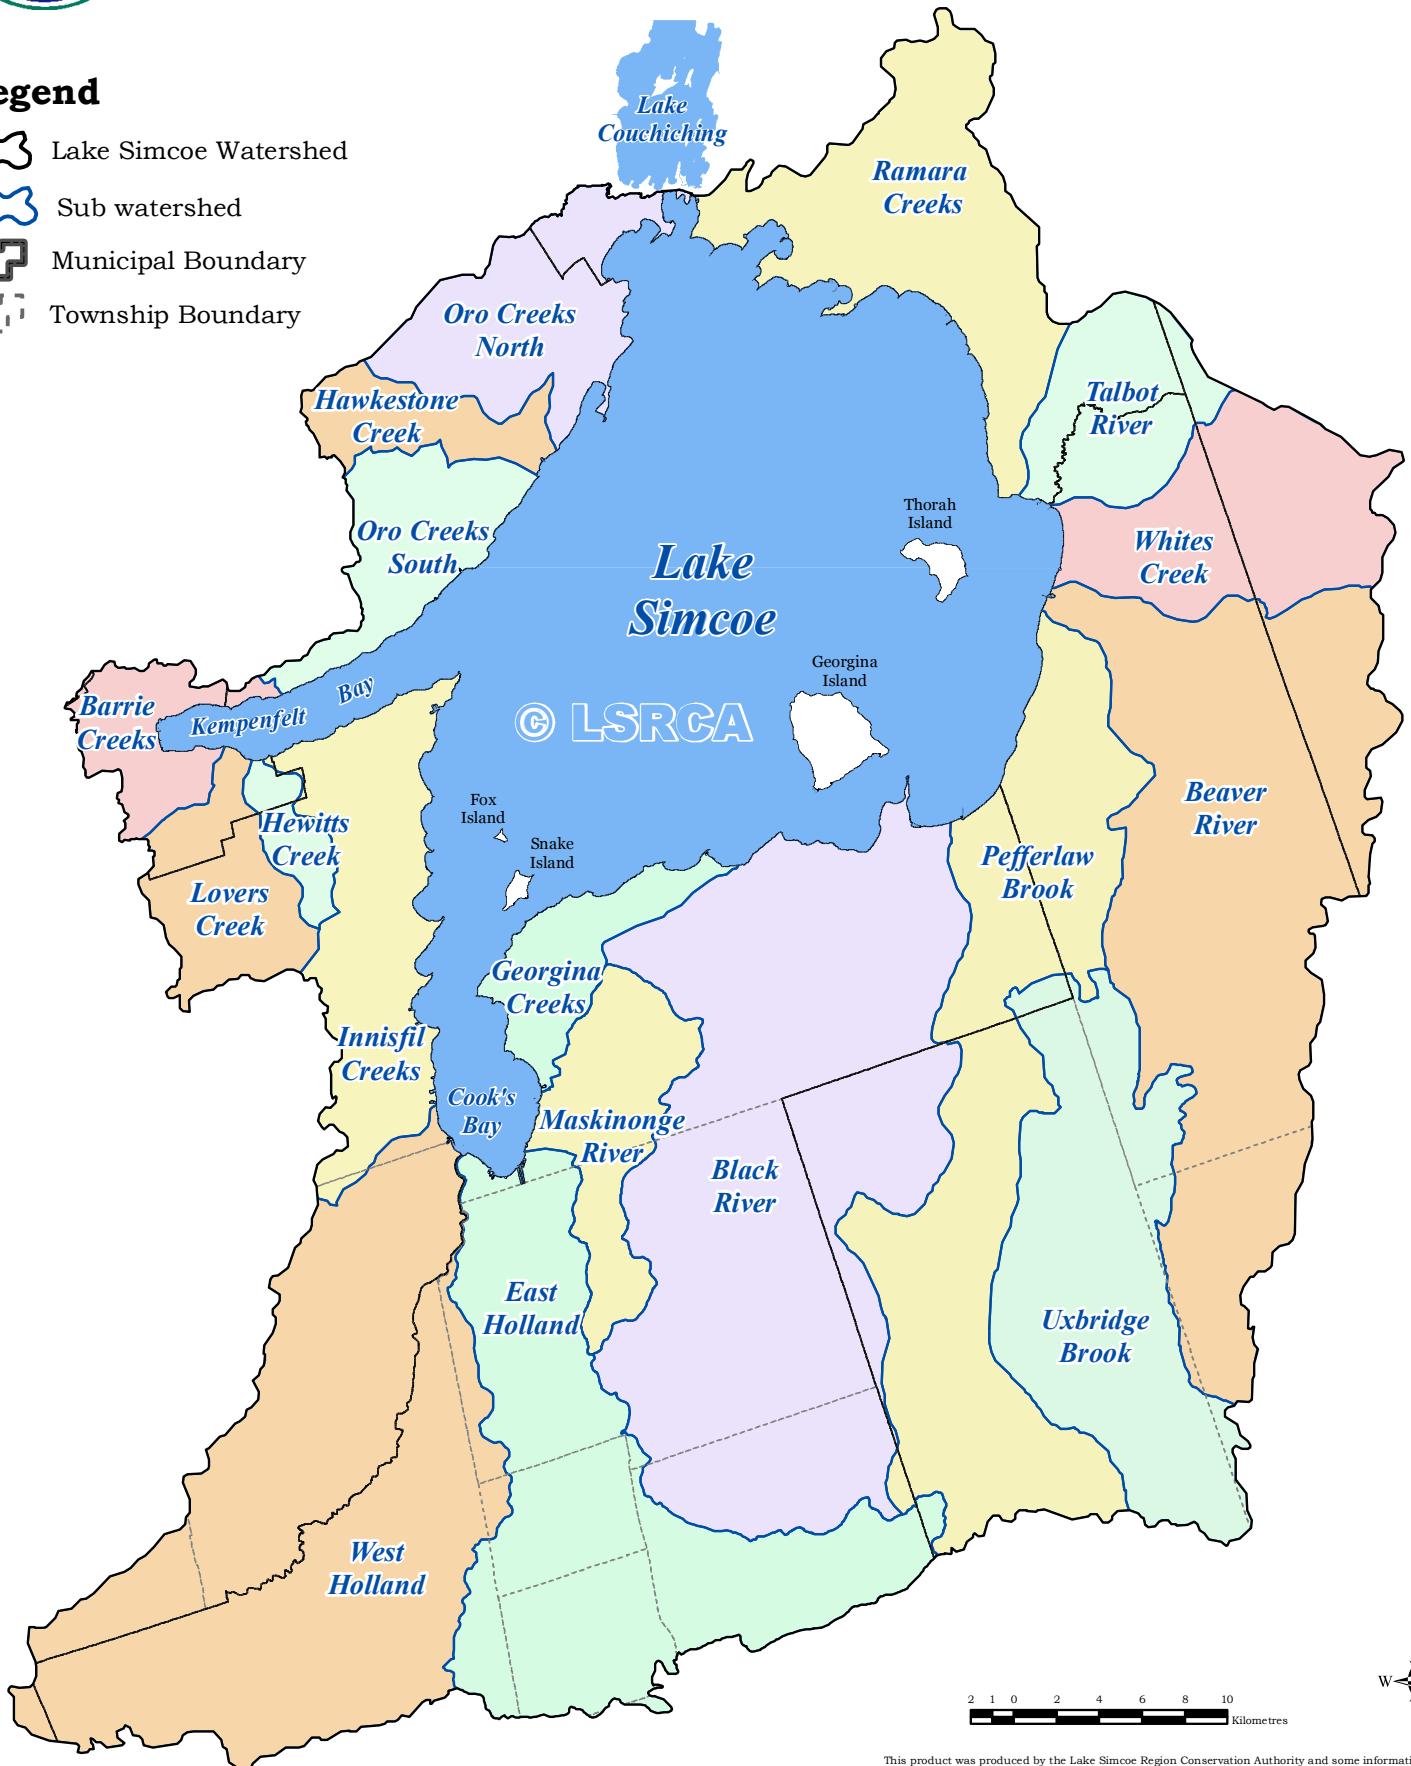

Lake Simcoe Region Conservation Authority Sub - Watersheds

Legend

- Lake Simcoe Watershed
- Sub watershed
- Municipal Boundary
- Township Boundary