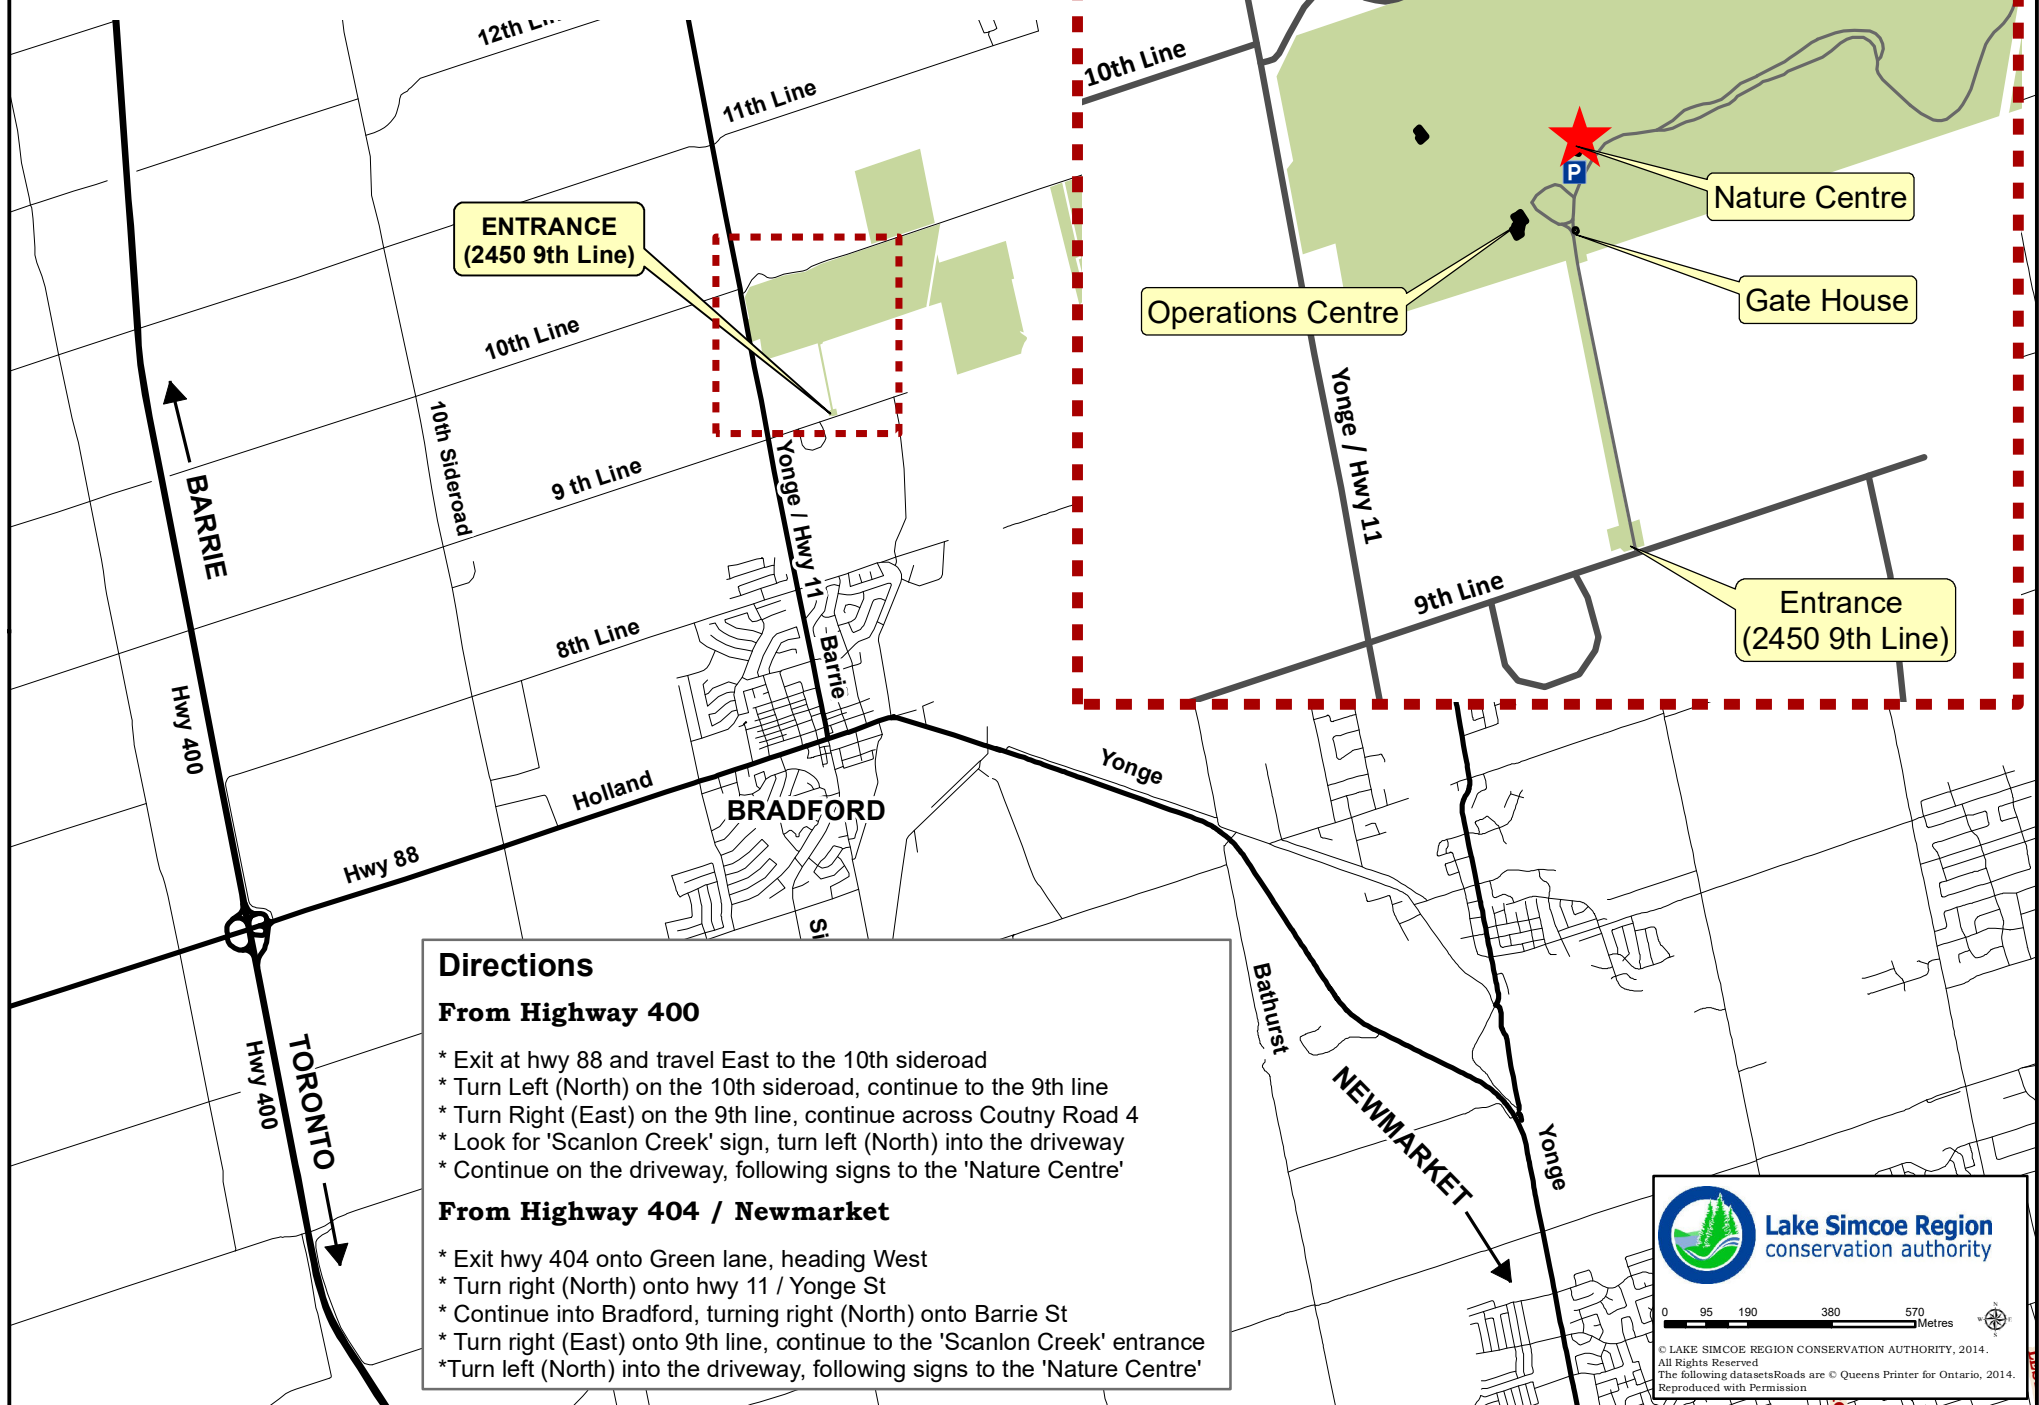

Nature Centre Scanlon Creek Conservation Area

Inset Map

Directions

From Highway 400

- * Exit at hwy 88 and travel East to the 10th sideroad
- * Turn Left (North) on the 10th sideroad, continue to the 9th line
- * Turn Right (East) on the 9th line, continue across Coutny Road 4
- * Look for 'Scanlon Creek' sign, turn left (North) into the driveway
- * Continue on the driveway, following signs to the 'Nature Centre'

From Highway 404 / Newmarket

- * Exit hwy 404 onto Green lane, heading West
- * Turn right (North) onto hwy 11 / Yonge St
- * Continue into Bradford, turning right (North) onto Barrie St
- * Turn right (East) onto 9th line, continue to the 'Scanlon Creek' entrance
- * Turn left (North) into the driveway, following signs to the 'Nature Centre'

**Lake Simcoe Region
conservation authority**

0 95 190 380 570 Metres

© LAKE SIMCOE REGION CONSERVATION AUTHORITY, 2014.
All Rights Reserved
The following datasets/Roads are © Queens Printer for Ontario, 2014.
Reproduced with Permission