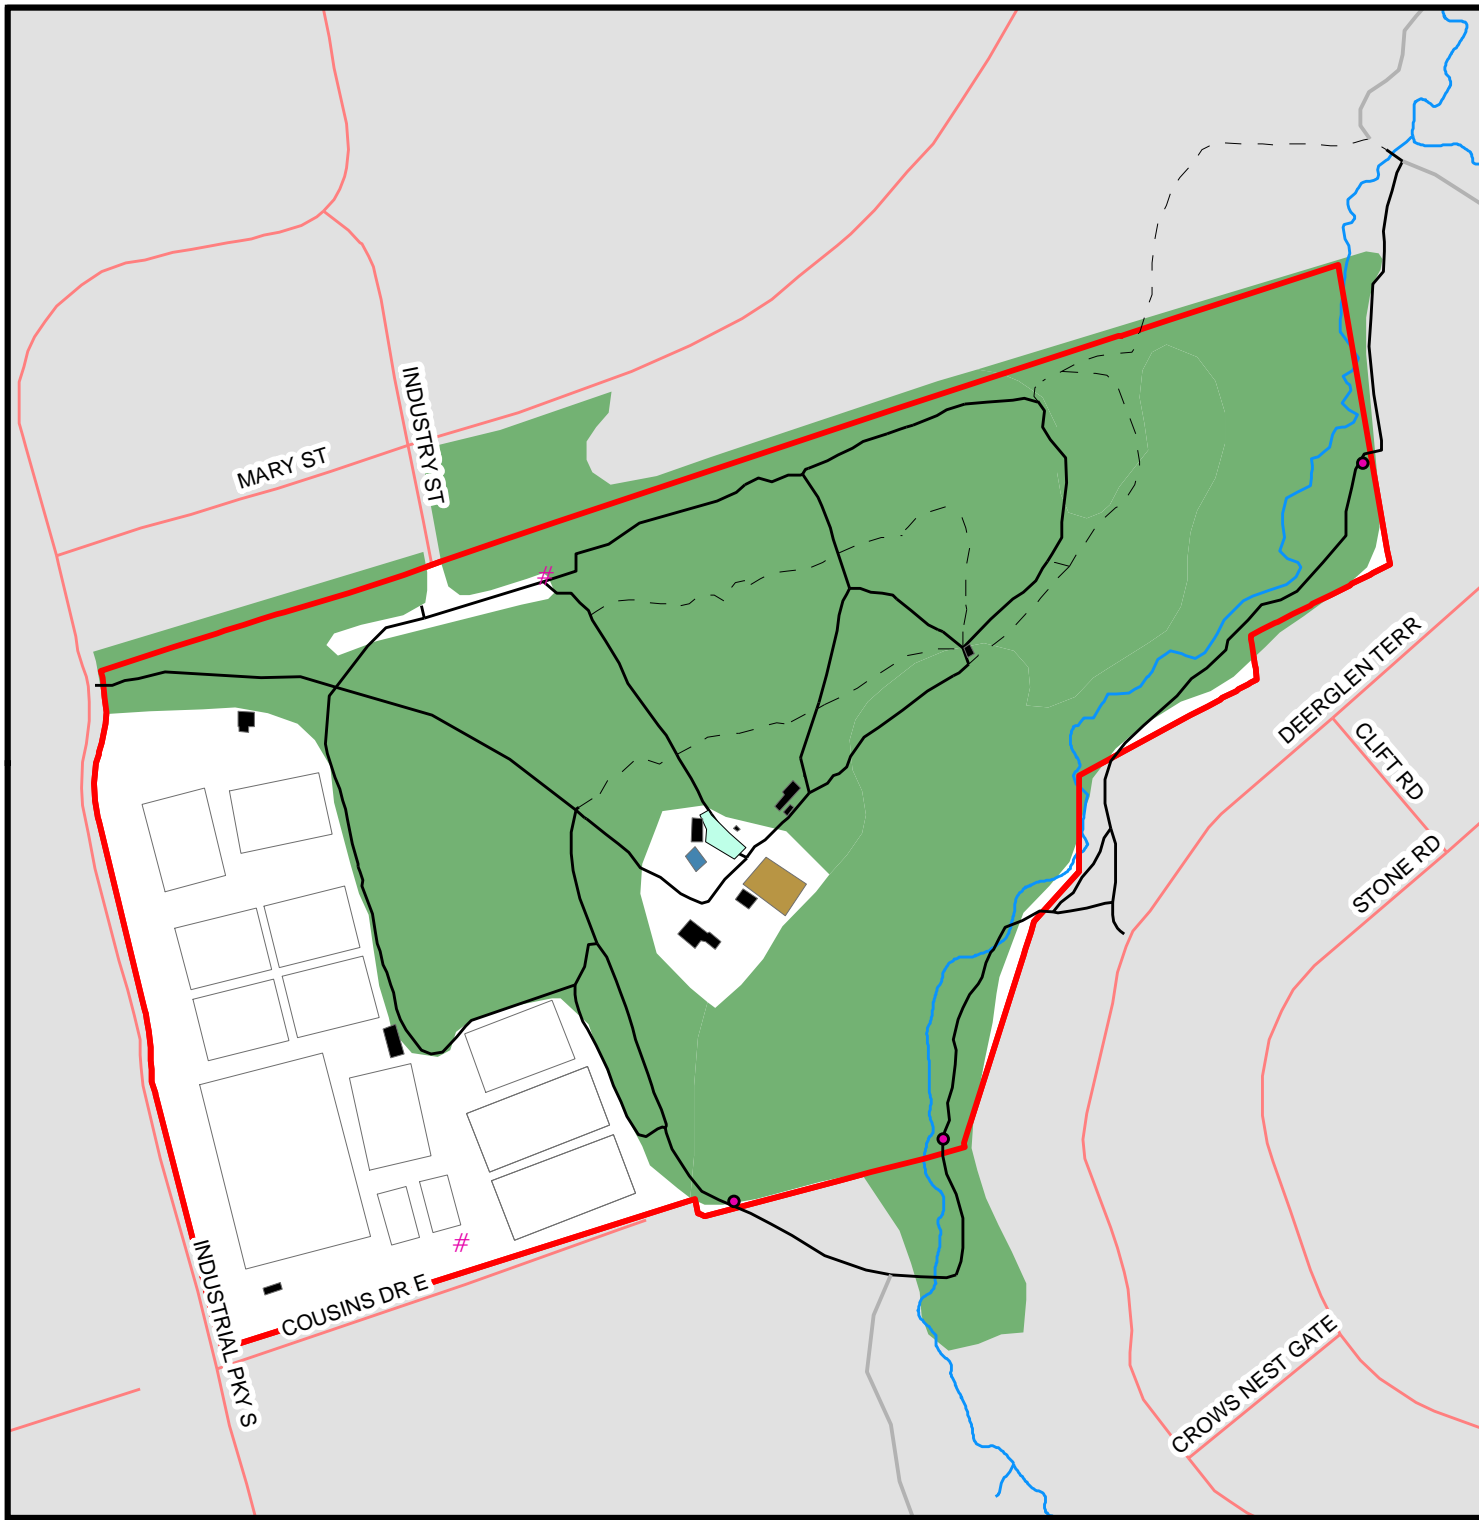

Figure 1

Sheppard's Bush Conservation Area conceptual plan

Legend

Signs

- # kiosk
- secondary

Proposed trail system

- major
- - - minor
- Watercourse

Proposed infrastructure

- Patch cabin
- Community garden
- lawn
- Existing features
- Forest
- Soccer pitches