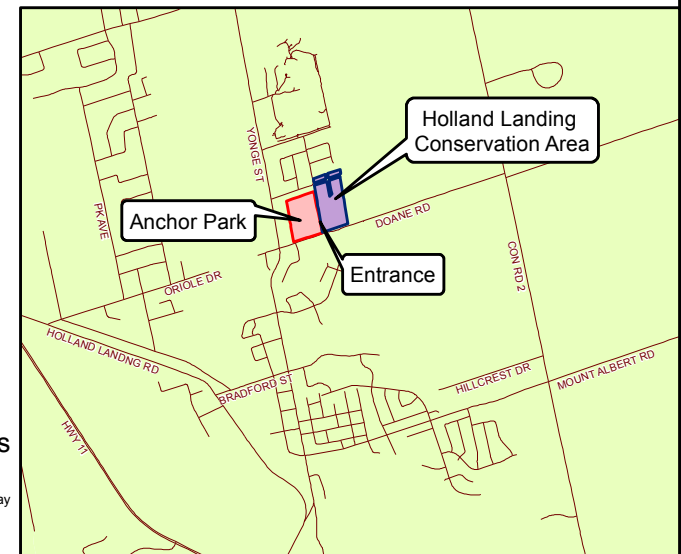

Holland Landing Conservation Area

Holland Landing, Ontario

Lake Simcoe
Region
Conservation
Authority

Legend

- Boundary
- Trails**
- LSRCA Trails
- Non-LSRCA Trails
- Road
- Contour (5 metre intervals)
- Parking
- Land Type**
- Forest
- Marsh
- Open Space

This product was produced by the Lake Simcoe Region Conservation Authority, some information depicted on this map may have been compiled from various sources. While every effort has been made to accurately depict the information, data / mapping errors may exist. This map has been produced for illustrative purposes only.
LSRCA GIS Services TG DRAFT created November 2009.
© LAKE SIMCOE REGION CONSERVATION AUTHORITY, 2009. All Rights Reserved