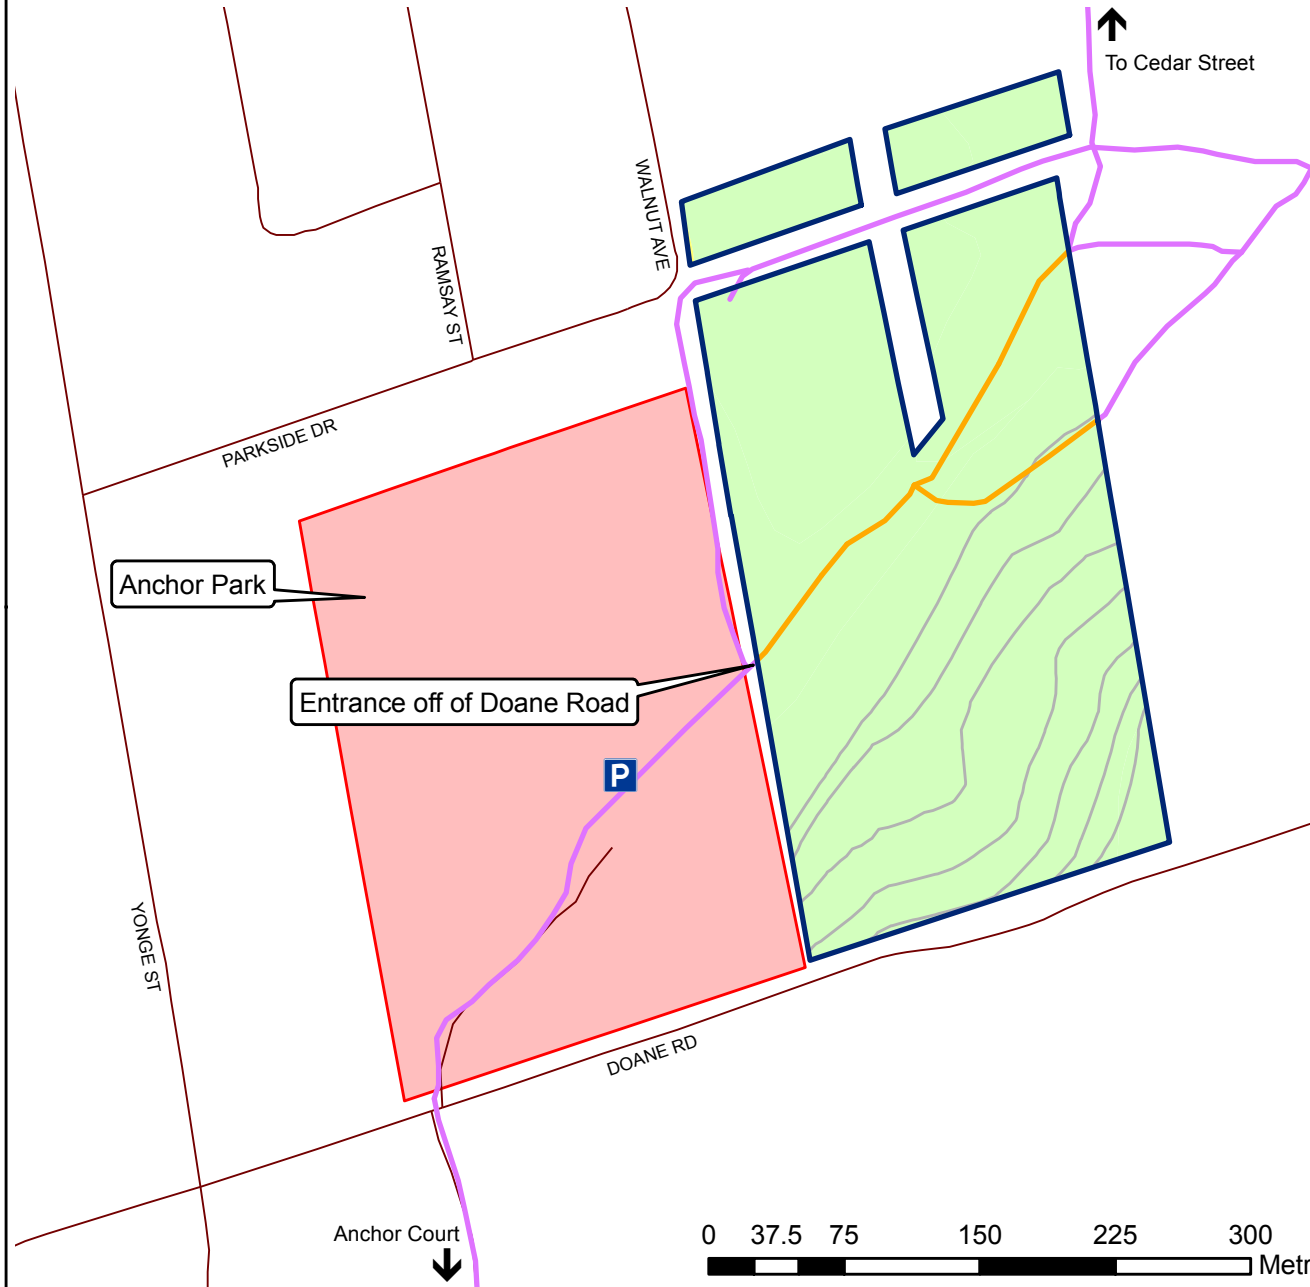

Holland Landing Conservation Area

Holland Landing, Ontario

Lake Simcoe
Region
Conservation
Authority

Legend

- Boundary
- Trails**
- LSRCA Trails
- Non-LSRCA Trails
- Road
- Contour (5 metre intervals)
- Parking
- Land Type**
- Forest
- Marsh
- Open Space

This product was produced by the Lake Simcoe Region Conservation Authority, some information depicted on this map may have been compiled from various sources. While every effort has been made to accurately depict the information, data / mapping errors may exist. This map has been produced for illustrative purposes only.
LSRCA GIS Services TG DRAFT created November 2009.
© LAKE SIMCOE REGION CONSERVATION AUTHORITY, 2009. All Rights Reserved