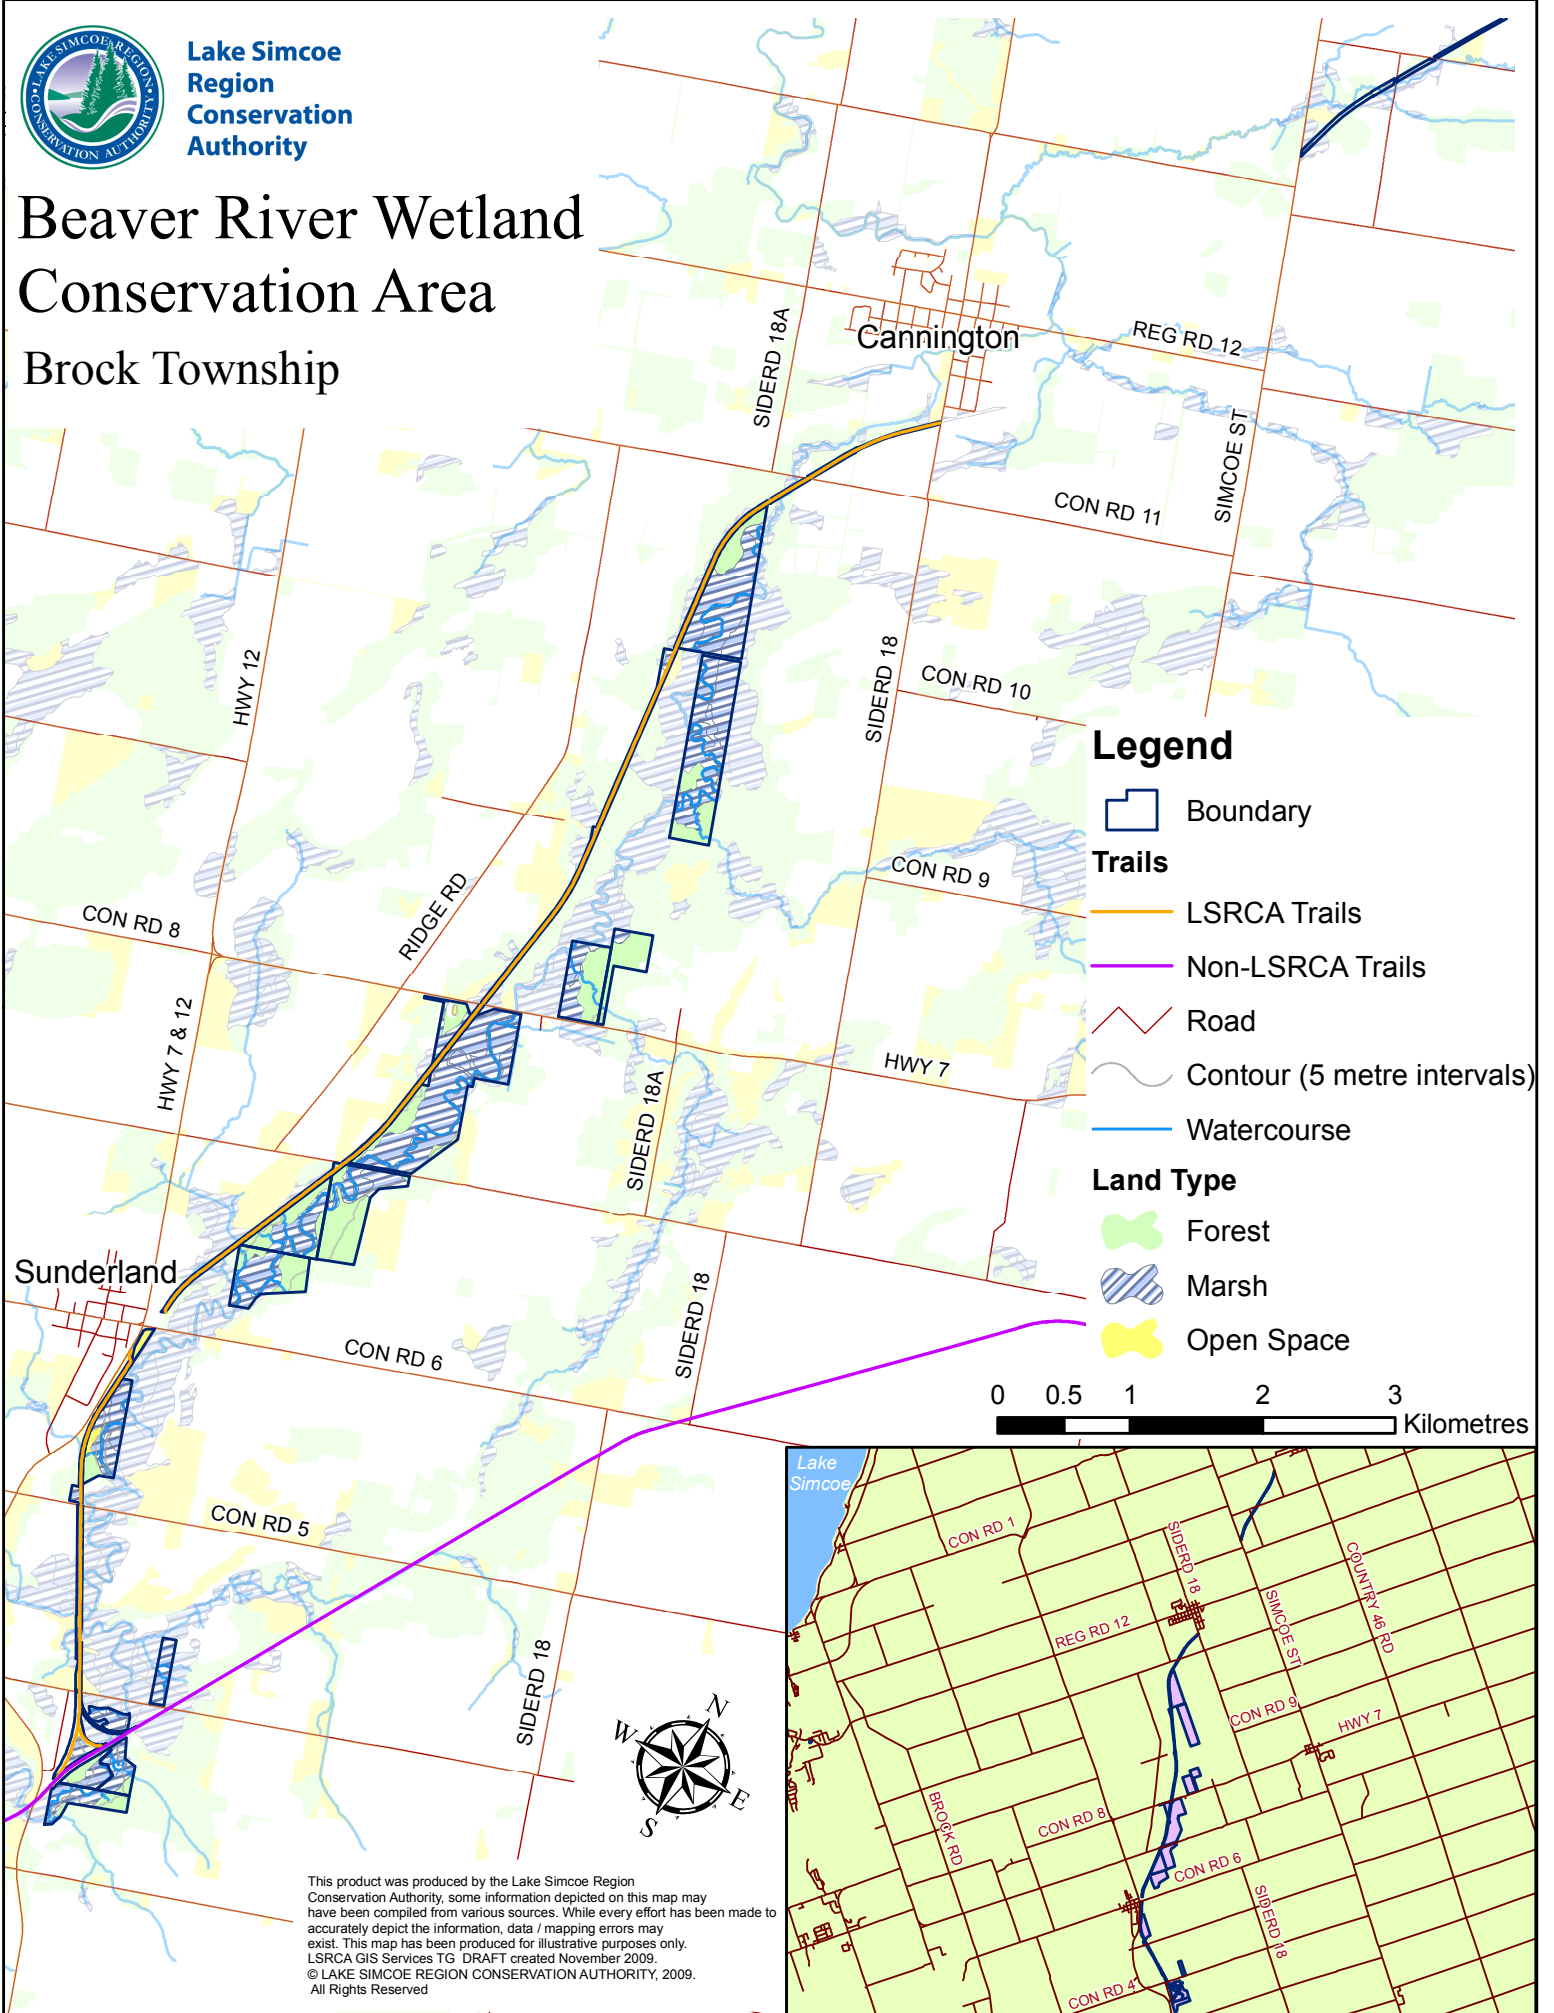

Lake Simcoe  
Region  
Conservation  
Authority

# Beaver River Wetland Conservation Area

## Brock Township

### Legend

- Boundary
- Trails**
  - LSRCA Trails
  - Non-LSRCA Trails
- Road
- Contour (5 metre intervals)
- Watercourse
- Land Type**
  - Forest
  - Marsh
  - Open Space

This product was produced by the Lake Simcoe Region Conservation Authority, some information depicted on this map may have been compiled from various sources. While every effort has been made to accurately depict the information, data / mapping errors may exist. This map has been produced for illustrative purposes only. LSRCA GIS Services TG DRAFT created November 2009. © LAKE SIMCOE REGION CONSERVATION AUTHORITY, 2009. All Rights Reserved